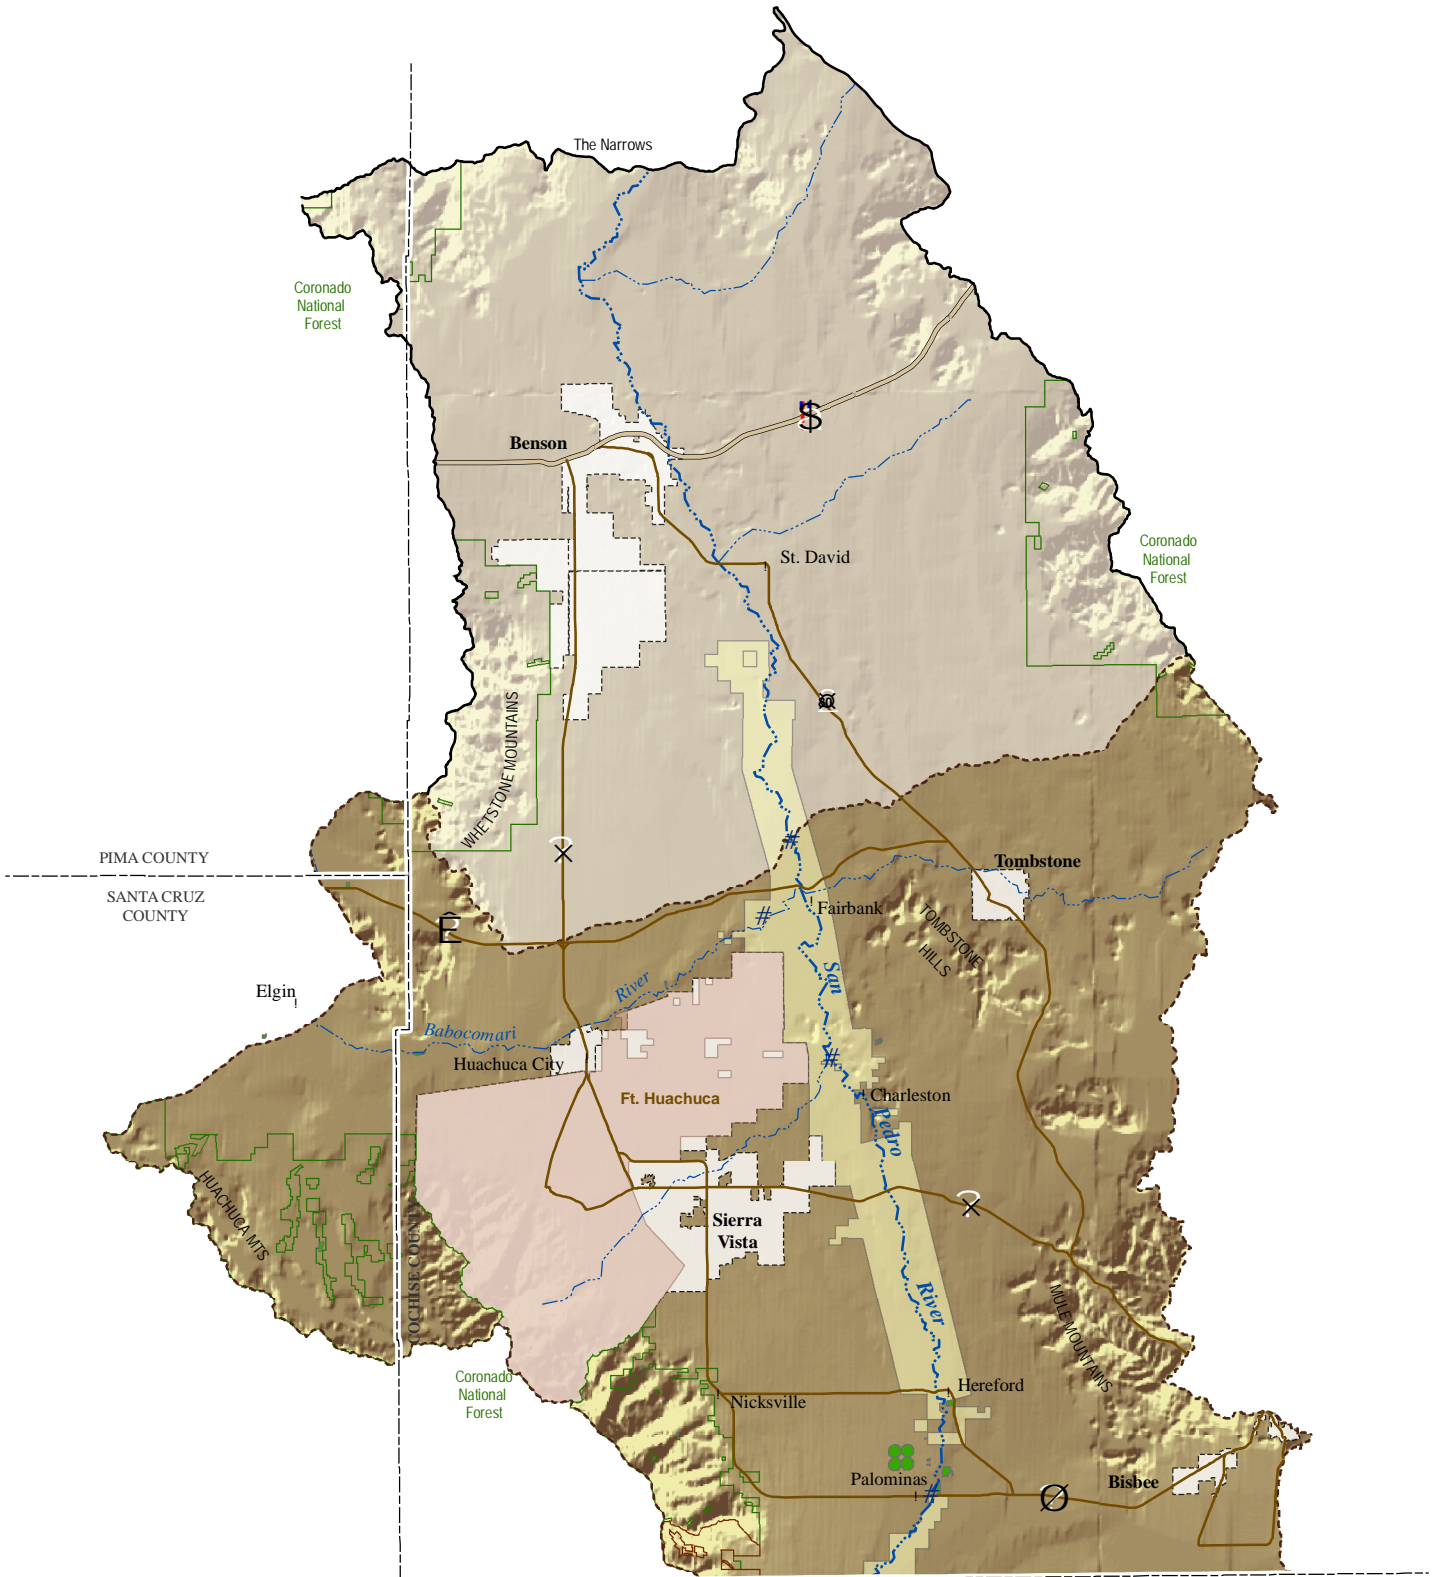

Upper San Pedro Groundwater Basin Showing the Sierra Vista Subbasin

Legend

- # USGS Gages
- Cities
- Counties
- Stream and River Beds
- Sierra Vista Subbasin
- San Pedro River Natural Conservation Area
- Agriculture
- Coronado National Forest
- Coronado National Monument
- Cities
- Proposed Upper San Pedro INA
- Upper Portion of the Sierra Vista Subbasin